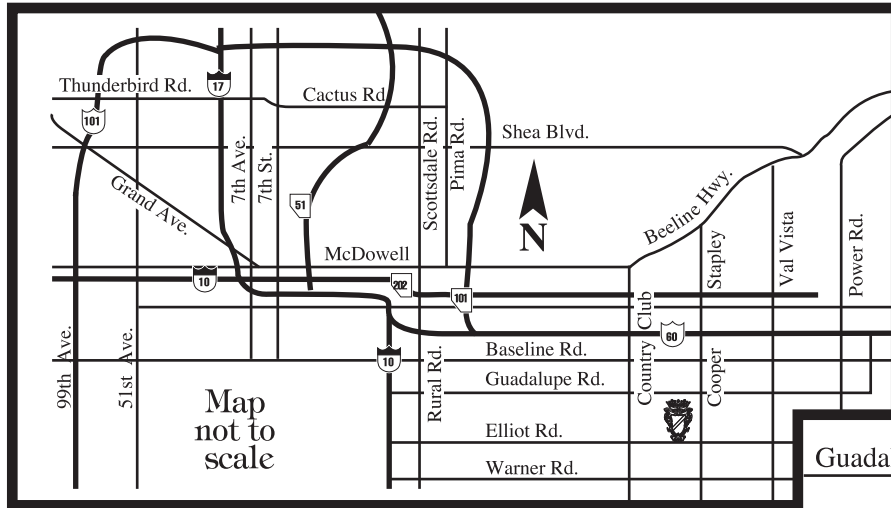

# VILLA SIENA

Map  
not to  
scale

## *Villa Siena*

890 W. Elliot Road  
 Gilbert, AZ 85233  
 (480) 782-7218

Located on the NW Corner  
 of Cooper & Elliot in Gilbert